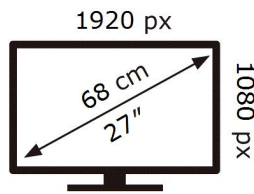

ENERG 

SAMSUNG

S27AG302NU

26 kWh/1000h

2019/2013