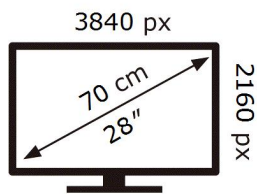

ENERG

SAMSUNG

S28AG702NU

33 kWh/1000h

ABCDEF **G**

HDR

50 kWh/1000h

2019/2013