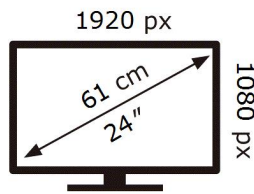

ENERGY

SAMSUNG

S24AG302NU

21 kWh/1000h

2019/2013