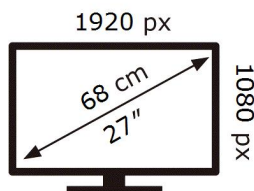

ENERG

SAMSUNG

S27BM500EU

26 kWh/1000h

ABCDEF **G**

33 kWh/1000h

2019/2013