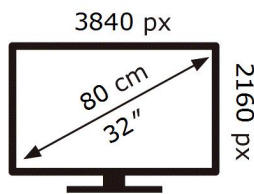

ENERG

SAMSUNG

S32BM701UU

40 kWh/1000h

ABCDEF **G**

HDR

57 kWh/1000h

2019/2013