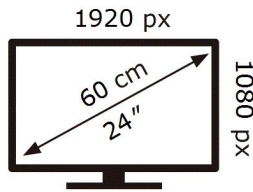

ENERG

SAMSUNG

S24R35AFHU

21 kWh/1000h

2019/2013