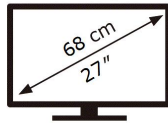

ENERGY

SAMSUNG

C27G75TQSM

60 kWh/1000h

ABCDEF **G**

66 kWh/1000h

2560 px

1440 px