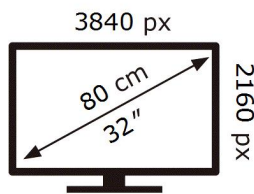

ENERG

SAMSUNG

S32BM80PUU

40 kWh/1000h

ABCDEF **G**

HDR

75 kWh/1000h

2019/2013