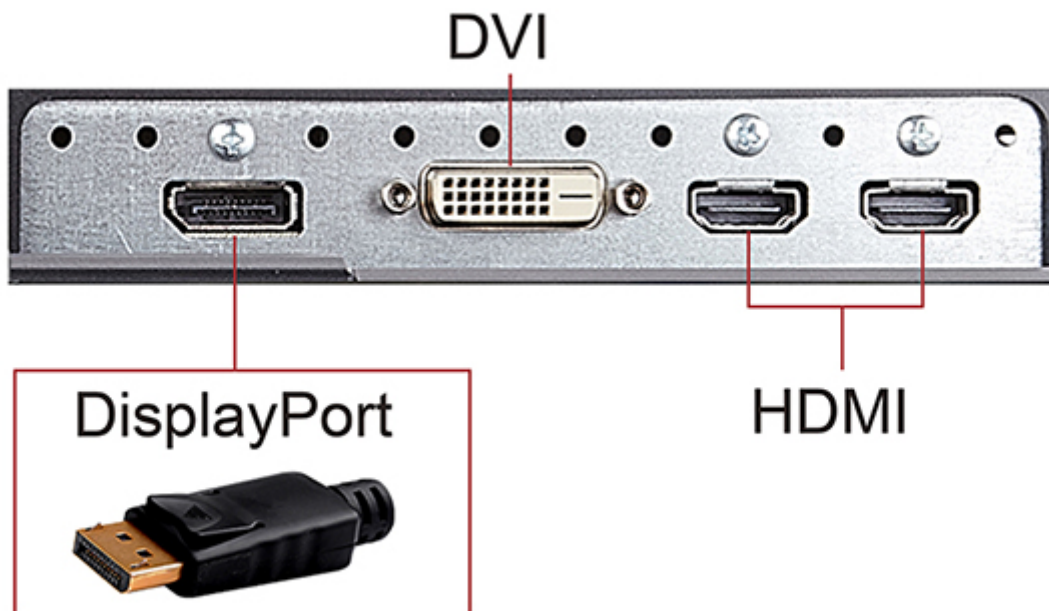

Low input lag for a seamless gaming experience

ViewSonic offers low input lag decreases signal latency and delivers the fastest display signal from the graphics card to the display, giving users an edge against the competition

Normal

Low Input Lag

Dual HDMI, DisplayPort, DVI inputs and USB hub for flexible connectivity.

Dual HDMI, DisplayPort, DVI inputs and USB ports, enable users to connect to game consoles, Blu-ray players, digital cameras, laptops, satellite boxes, and mobile devices.

Gamers can easily create the perfect setup by adjusting the monitor with a 120-degree swivel, 90-degree pivot, -5 to 20-degree tilt, and 120mm height adjustment option. With a retractable headset hook, convenient carrying grip and a clutter-free cable ring, it is adaptable for any gaming situation or gaming rig setup.

ERGONOMICS

Tilt: -5~+20 degrees
Swivel: 120 degree
Rotation: 90 degree,
Height Adjust: 120mm

SPECIAL FEATURES

Low input lag
Game mode
ViewMode
Flicker free
Blue light filter

WALL MOUNT

VESA® 100x100mm

DIMENSIONS (W x H x D) (mm)