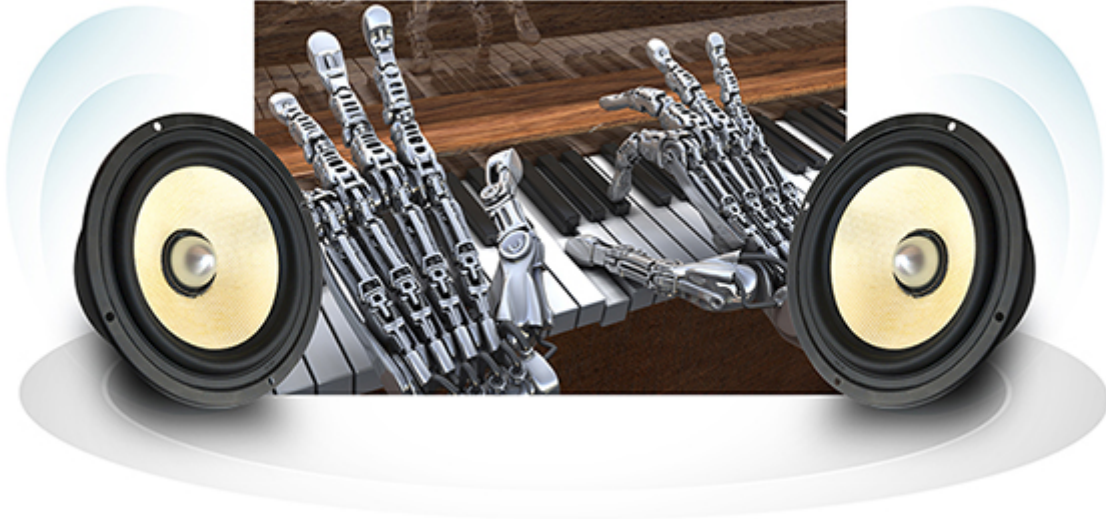

Normal

Low Input Lag

Dual HDMI, DisplayPort, DVI inputs and USB hub for flexible connectivity.

Dual HDMI, DisplayPort, DVI inputs and USB ports, enable users to connect to game consoles, Blu-ray players, digital cameras, laptops, satellite boxes, and mobile devices.

Dual integrated stereo speakers

Designed with integrated dual 3W speakers, this monitor combines incredible screen performance with stereo sound for an immersive multimedia experience.

Gamer-oriented design for Comfort and Productivity

Gamers can easily create the perfect setup by adjusting the monitor with a 120-degree swivel, 90-degree pivot, -5 to 20-degree tilt, and 120mm height adjustment option. With a retractable headset hook, convenient carrying grip and a clutter-free cable ring, it is adaptable for any gaming situation or gaming rig setup.

Game mode for higher visibility in dark scenes

ViewSonic's Game Mode provides heightened visibility and detail by brightening dark scenes. Dominate the competition with enhanced visibility, even in the darkest scenes of a video game, delivering superior colour performance for the ultimate gaming experience.