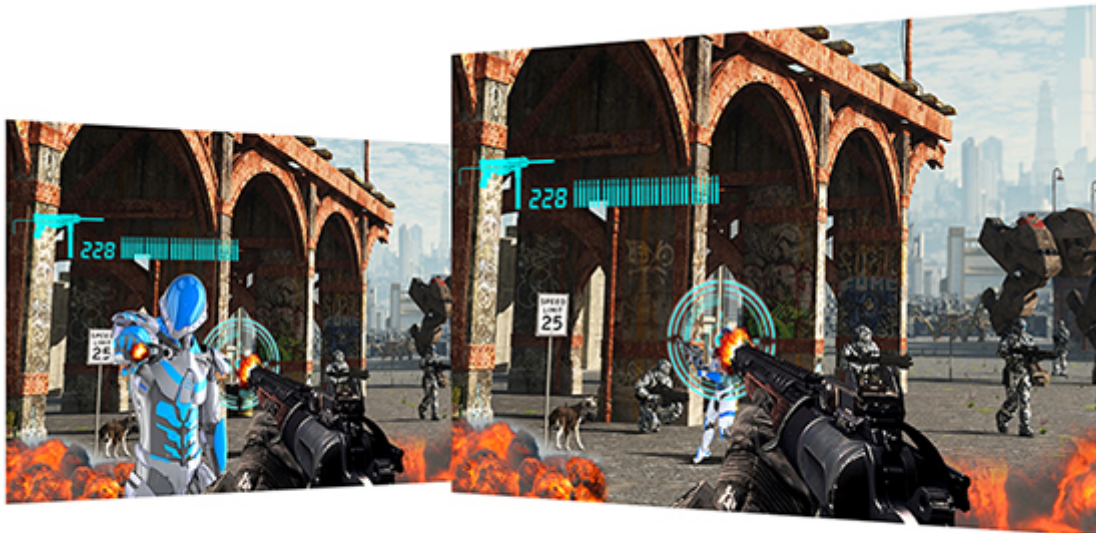

Normal

Low Input Lag

Dual HDMI, DisplayPort, DVI inputs and USB hub for flexible connectivity.

Dual HDMI, DisplayPort, DVI inputs and USB ports, enable users to connect to game consoles, Blu-ray players, digital cameras, laptops, satellite boxes, and mobile devices.