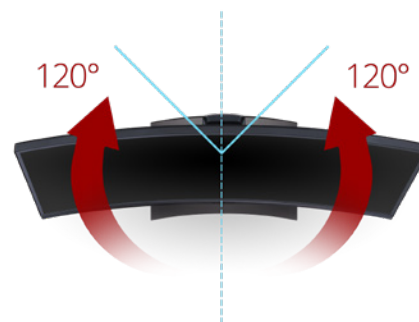

A USB Type-C port delivers fast data, audio, video and quick charging over a single cable. That means you can plug in your laptop and charge up for your next meeting.

Custom Work Environment

Included ViewSplit software allows you to create an ideal and customized working environment on your ViewSonic screen. Just choose from a selection of pre-defined templates, or create your own customized layout, and ViewSplit will divide your screen into multiple viewing windows for streamlined multitasking.

Designed for Productivity

	VIEWSONIC® VP3881
DISPLAY SIZE	38" diagonal
ASPECT RATIO	21:9 ultra-wide
NATIVE RESOLUTION	3840 x 1600 pixels (6.1 million pixels)
BUILT-IN SPEAKERS	Dual 5W Stereo
INTERFACE	USB 3.1 Type-C, 2x HDMI, DisplayPort
KEY FEATURES	HDR content support Covers 100% standard RGB color spectrum for accurate colors 120-degree swivel in both CW/CCW direction Compatible with Universal VESA mount (100x100mm) ENERGYSTAR, EPEAT compliant