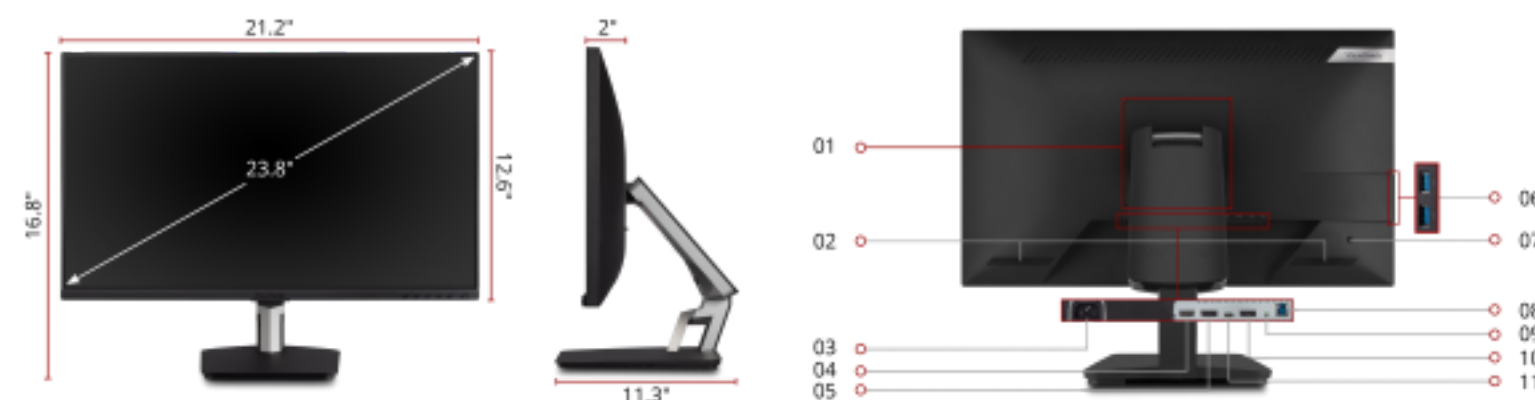

The ViewSonic® ID2455 ViewBoard Touch Display is part of ViewSonic's full line of interactive devices designed for a variety of education scenarios including hybrid teaching at home or in the classroom. With responsive in-cell touch technology and an advanced ergonomic design, the ID2455 ViewBoard Touch Display delivers hands-on control for more productive workspaces and collaborative classrooms. With high-performance in-cell touch technology, this 24" (23.8" viewable) Full HD display provides smooth and responsive touch tracking, along with amazing screen performance, within a sleek and bezel-less design. USB-C connectivity offers a single-cable plug-and-play solution for laptops and Chromebooks, while DisplayPort output enables easy screen mirroring or extended desktops ideal for office productivity and podium touch applications in classrooms. A magnetic stylus pen lets you write or draw on screen, and easily attaches to the display stand for secure storage. So whether used on its own on personal computers for remote teaching, as a collaboration station in classrooms, or as a front-of-classroom interactive teaching hub, the ID2455 helps to boost efficiency and productivity.

1. VESA Compatible Wall Mount
2. Internal Speakers
3. AC In
4. HDMI 1.4 w/ CEC
5. Display Port In
6. USB 3.2 Type A (x2)

7. Kensington Lock Slot
8. USB 3.2 Type B
9. Audio Out
10. Display Port Out
11. USB 3.2 Type C

24" DISPLAY

RESOLUTION

TOUCH INTERACTIVE

Contact Sales

- call: 888.881.8781
- email: salesinfo@viewsonic.com
- visit: viewsonic.com

Display:

Display Size (in.):	24
Viewable Area (in.):	23.8
Panel Type:	IPS
Resolution:	1920 x 1080
Static Contrast Ratio:	1,000:1
Dynamic Contrast Ratio:	50,000,000:1
Light Source:	LED
Brightness:	250 cd/m2
Aspect Ratio:	16:9
Response Time (Typical GTG):	14ms
Response Time (GTG w/OD):	6ms
Viewing Angles:	178° horizontal, 178° vertical
Backlight Life (Hours):	30,000
Panel Surface:	Anti-Glare type, Hard-coating (3H), Haze 25%
Refresh Rate (Hz):	60