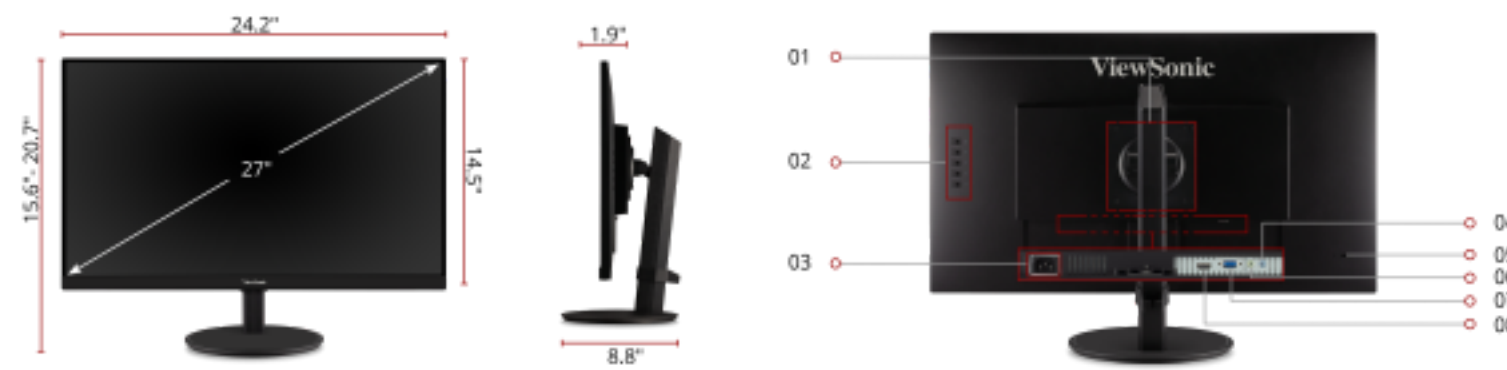

Key Features

A More Comfortable Workspace | Frameless Design |
HDMI Cable in Every Box | Incredible Screen Performance
| Adaptive Sync

Product Description

With flexible connectivity, wide-angle viewing, and amazing screen performance, the ViewSonic® VA2747-MHJ delivers solid multimedia features and a sleek design at a great value. Featuring frameless MVA panel technology, the VA2747-MHJ delivers stunning brightness and contrast at nearly any viewing angle. A minimalistic design, edge-to-edge screen, and frameless bezel make this an ideal monitor for nearly seamless multi-screen setups. Whether for working at the office, or enjoying entertainment at home, the VA2747-MHJ features an HDMI port and an included HDMI cable for flexible connectivity to PCs, laptops and gaming consoles. A three-year limited warranty, along with one of the industry's best pixel performance policies, makes the VA2747-MHJ a great overall value choice.

Display:

Display Size (in.):	27
Viewable Area (in.):	27
Panel Type:	MVA
Resolution:	1920 x 1080
Resolution Type:	Full HD (1920x1080)
Static Contrast Ratio:	4,000:1
Dynamic Contrast Ratio:	50,000,000:1
Light Source:	LED
Brightness:	250 cd/m2
Colors:	16.7M
Aspect Ratio:	16:9
Response Time (Typical GTG):	5ms
Viewing Angles:	178° horizontal, 178° vertical
Panel Surface:	Anti-glare